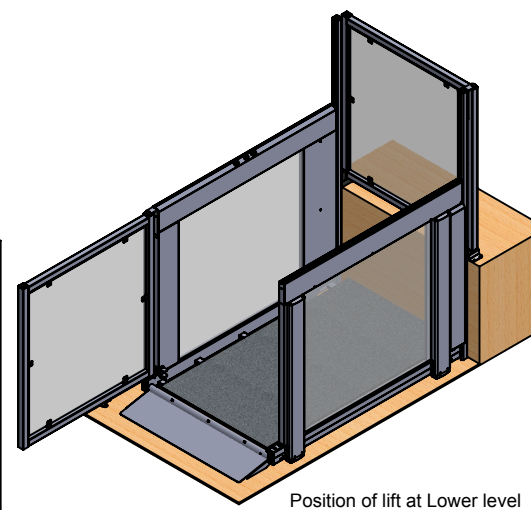

Max weight on EasyLift = 300 kg
 Machine weight = 130 kg

 Total weight = 430 kg

Max Static weight/actuator 200 kg

Specs.	Chosen	Distributor :	ABC LIFT		 Product Name EASYLIFT V2
Installation	INDOOR	Order Number:	0	Last change date: 23-05-2016	
Colour	AKZO Nobel 900 Sablé			Sheet size A4	Scale: 1:25
Side Panels	CLEAR PC			Customer :	
Door Panels	CLEAR PC	Drawn by:		4390	
Packing	CARTON PALLET BOX				