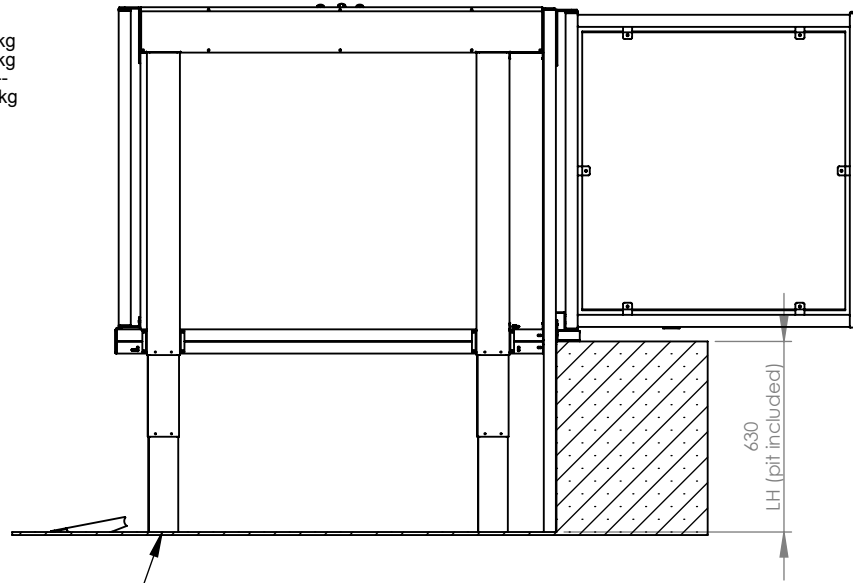

Max weight on EasyLift = 300 kg
 Machine weight = 130 kg

 Total weight = 430 kg

Max Static weight/actuator 200 kg

Specs.	Chosen	Distributor :	ABC LIFT		 Product Name EASYLIFT V2
Installation	INDOOR	Order Number:	0	Last change date: 23-05-2016	
Colour	AKZO Nobel 900 Sablé			Sheet size A4	Scale: 1:25
Side Panels	CLEAR PC			Customer :	
Door Panels	CLEAR PC	Drawn by:		4390	
Packing	CARTON PALLET BOX				