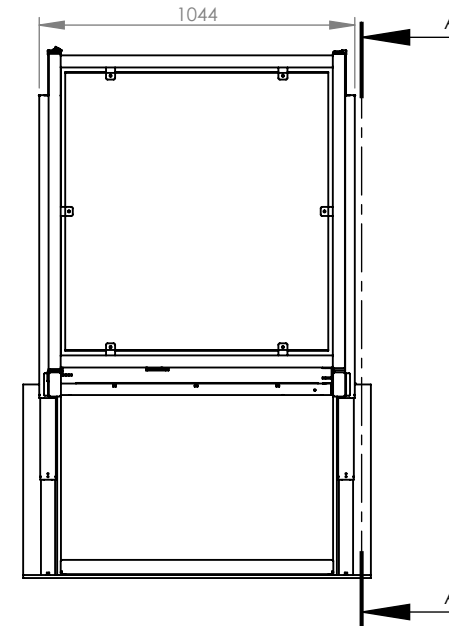

Max weight on EasyLift = 300 kg
 Machine weight = 130 kg

 Total weight = 430 kg

Max Static weight/actuator 200 kg

Specs.	Chosen	Distributor :	ABC LIFT		 Product Name EASYLIFT V2
Installation	INDOOR	Order Number:	0	Last change date: 23-05-2016	
Colour	AKZO Nobel 900 Sablé			Sheet size A4	Scale: 1:25
Side Panels	CLEAR PC			Customer :	
Door Panels	CLEAR PC	Drawn by:		4390	
Packing	CARTON PALLET BOX				