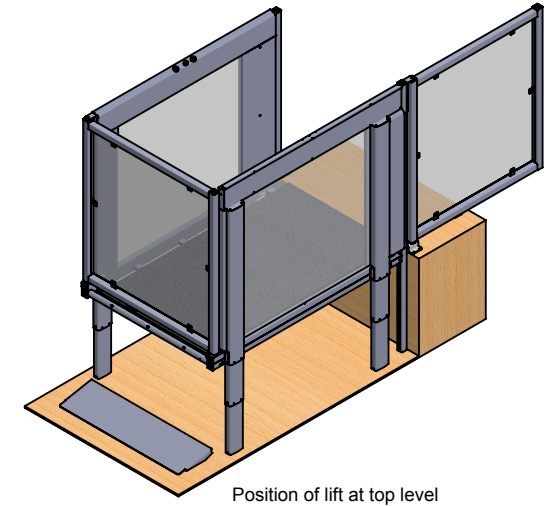

Max weight on EasyLift = 300 kg
 Machine weight = 130 kg

 Total weight = 430 kg

Max Static weight/actuator 200 kg

Specs.	Chosen	Distributor :	ABC LIFT		 Product Name EASYLIFT V2
Installation	INDOOR	Order Number:	0	Last change date: 23-05-2016	
Colour	AKZO Nobel 900 Sablé			Sheet size A4	Scale: 1:25
Side Panels	CLEAR PC			Customer :	
Door Panels	CLEAR PC	Drawn by:		4390	
Packing	CARTON PALLET BOX				