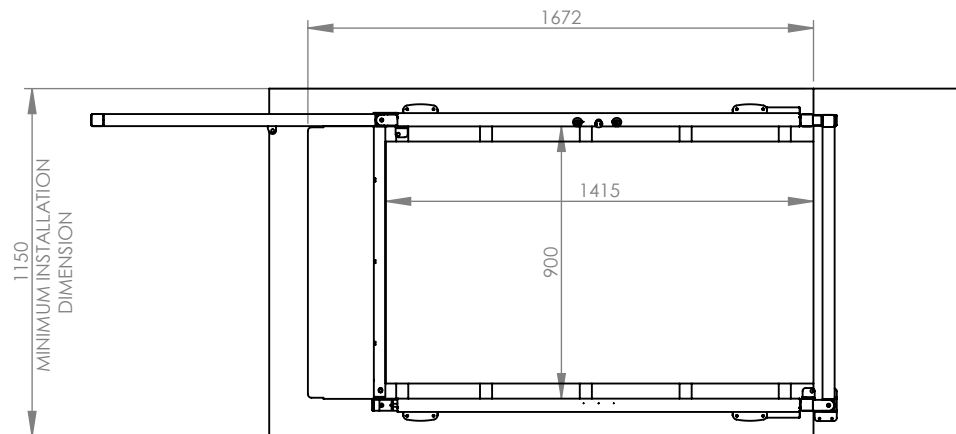

Max weight on EasyLift = 300 kg
 Machine weight = 130 kg

 Total weight = 430 kg

Max Static weight/actuator 200 kg

Specs.	Chosen	Distributor :	ABC LIFT		 Product Name EASYLIFT V2
Installation	INDOOR	Order Number:	0	Last change date: 23-05-2016	
Colour	AKZO Nobel 900 Sablé			Sheet size A4	Scale: 1:25
Side Panels	CLEAR PC			Customer :	
Door Panels	CLEAR PC	Drawn by:		4390	
Packing	CARTON PALLET BOX				