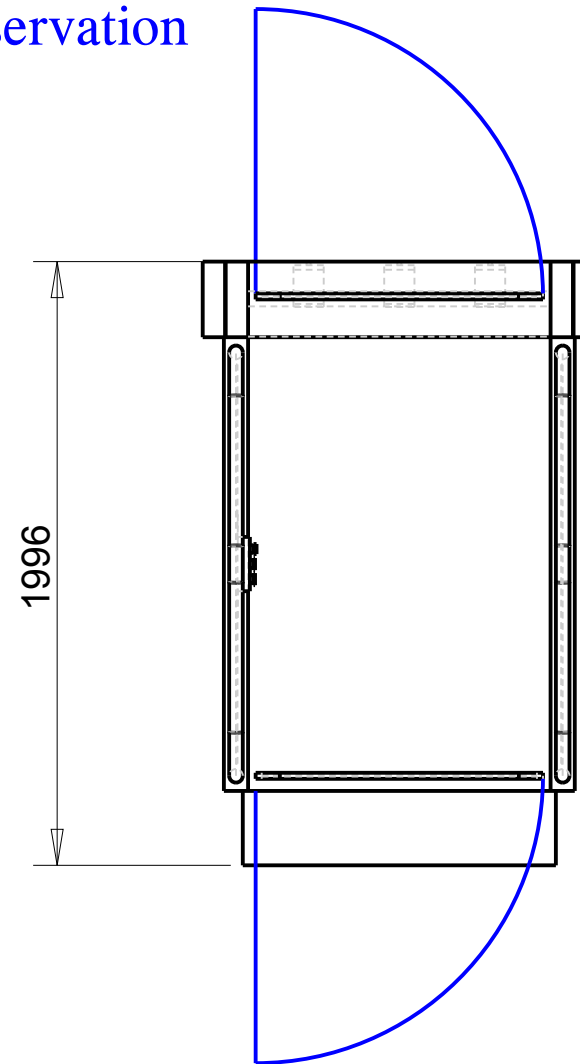

Dimensions de réservation

BC Lift France
2 rue Augustin Fresnel
FR - 69 680 Chassieu
Tél: 04 72 79 51 30
Fax: 04 72 79 51 31
Support: informations@bclift.fr
Web: www.bclift.fr

Date:
Cachet entreprise:

Signature précédé de :
Bon pour accord

BC lift	This document and related information should not be reproduced, used or passed on entirely or partly to others without the authorisation of BC Lift			
	Type: STRATEGOS	BC LIFT FRANCE		Format: A4
Access: Front	Portes Automatiques		Scale: 0.033	
Supply: 1x230 v; 3G2,5; 16 A	Réglage de 1400 - 1800 mm		Date: 30/01/2012	
Colour: Galvanisé à chaud	Designer:	STRATEGOS 1800	Side: 1/2	
Ramp Size: 250 mm	Marc Piecko		Order Number: XXXX	
Platform Size: 1000 mm x 1500 mm