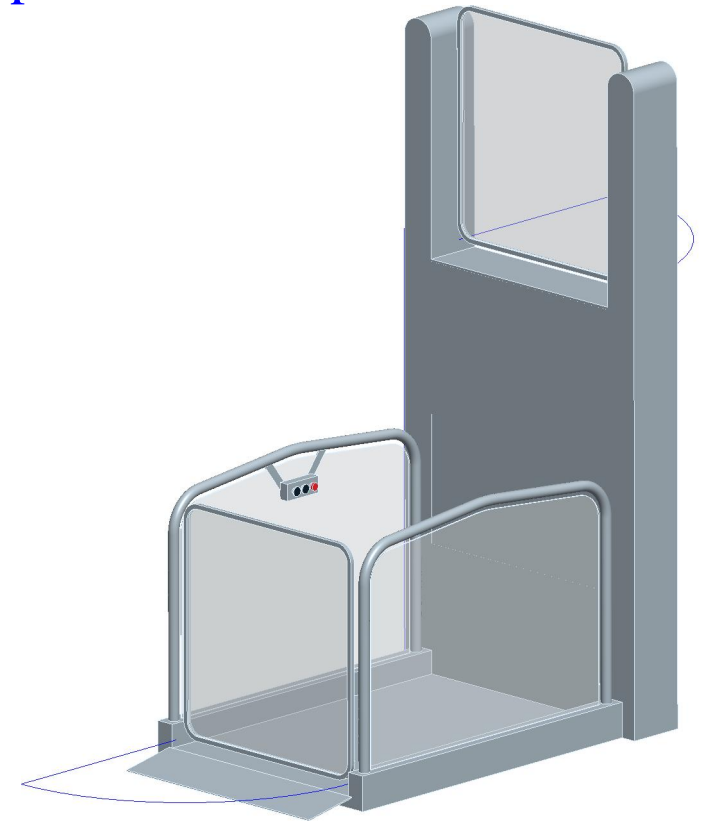

Signature précédé de :  
Bon pour accord

<b>BC lift</b>	This document and related information should not be reproduced, used or passed on entirely or partly to others without the authorisation of BC Lift		
	Type: STRATEGOS	BC LIFT FRANCE	
Access: Front	Portes Automatiques		Scale: 0.033
Supply: 1x230 v; 3G2,5; 16 A	Réglage de 1400 - 1800 mm		Date: 30/01/2012
Colour: Galvanisé à chaud	Designer:	<b>STRATEGOS</b> <b>1800</b>	Side: 1/2
Ramp Size: 250 mm	Marc Piecko		Order Number: XXXX
Platform Size: 1000 mm x 1500 mm			

## Dimensions du produit

Poids vertical  
1000 kg  
réparti sur 25 cm x 1300 cm

<b>BC lift</b>	This document and related information should not be reproduced, used or passed on entirely or partly to others without the authorisation of BC Lift		
Type:	STRATEGOS, Left	BC LIFT FRANCE	Format: A4
Access:	Front	Portes Automatiques	Scale: 0.033
Supply:	1x230 v; 3G2,5; 16 A	Réglage de 1400 - 1800 mm	Date: 30/01/2012
Colour:	Galvanisé à chaud		Side: 2/2
Ramp Size:	250 mm	Designer:	Order Number:
Platform Size:	1000 mm x 1500 mm	Marc Piecko	XXXXX
		<b>STRATEGOS 1800</b>	