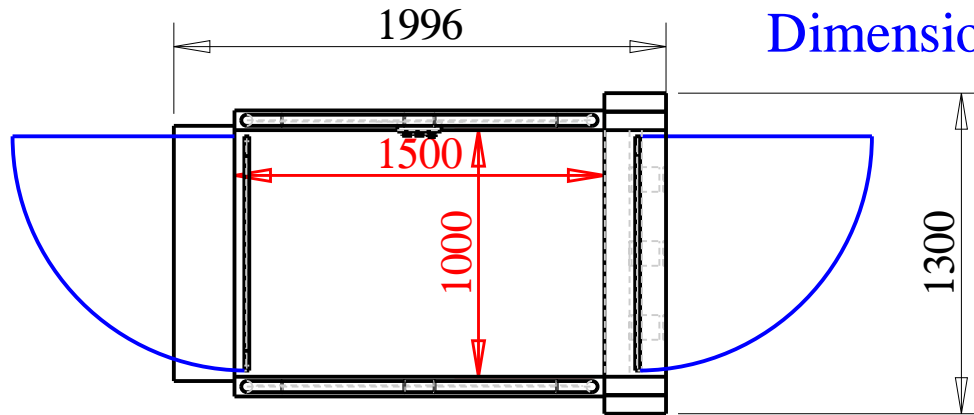

Signature précédé de :  
Bon pour accord

<b>BC lift</b>	This document and related information should not be reproduced, used or passed on entirely or partly to others without the authorisation of BC Lift		
	Type: STRATEGOS	BC LIFT FRANCE	
Access: Front	Portes Automatiques		Scale: 0.033
Supply: 1x230 v; 3G2,5; 16 A	Réglage de 1400 - 1800 mm		Date: 30/01/2012
Colour: Galvanisé à chaud	Designer:	<b>STRATEGOS</b> <b>1800</b>	Side: 1/2
Ramp Size: 250 mm	Marc Piecko		Order Number: XXXX
Platform Size: 1000 mm x 1500 mm			

## Dimensions du produit

Poids vertical  
1000 kg  
réparti sur 25 cm x 1300 cm

<b>BC lift</b>	This document and related information should not be reproduced, used or passed on entirely or partly to others without the authorisation of BC Lift		
Type:	STRATEGOS, Left	BC LIFT FRANCE	Format: A4
Access:	Front	Portes Automatiques	Scale: 0.033
Supply:	1x230 v; 3G2,5; 16 A	Réglage de 1400 - 1800 mm	Date: 30/01/2012
Colour:	Galvanisé à chaud		Side: 2/2
Ramp Size:	250 mm	Designer:	Order Number:
Platform Size:	1000 mm x 1500 mm	Marc Piecko	XXXXX
		<b>STRATEGOS 1800</b>	