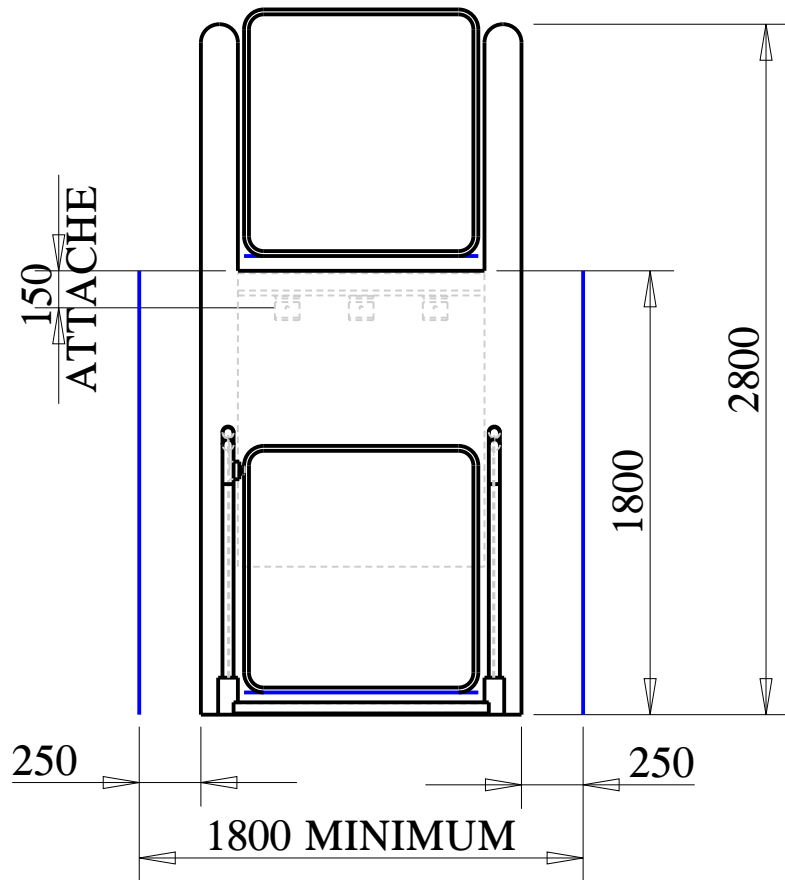

## Dimensions de réservation

BC Lift France  
2 rue Augustin Fresnel  
FR - 69 680 Chassieu  
Tél: 04 72 79 51 30  
Fax: 04 72 79 51 31  
Support: informations@bclift.fr  
Web: www.bclift.fr

Date:  
Cachet entreprise:

Signature précédé de :  
Bon pour accord

<b>BC lift</b>	This document and related information should not be reproduced, used or passed on entirely or partly to others without the authorisation of BC Lift		
	Type: STRATEGOS	BC LIFT FRANCE	
Access: Front	Portes Automatiques		Scale: 0.033
Supply: 1x230 v; 3G2,5; 16 A	Réglage de 1400 - 1800 mm		Date: 30/01/2012
Colour: Galvanisé à chaud	Designer:	<b>STRATEGOS</b> <b>1800</b>	Side: 1/2
Ramp Size: 250 mm	Marc Piecko		Order Number: XXXX
Platform Size: 1000 mm x 1500 mm			

## Dimensions du produit

Poids vertical  
1000 kg  
réparti sur 25 cm x 1300 cm

<b>BC lift</b>	This document and related information should not be reproduced, used or passed on entirely or partly to others without the authorisation of BC Lift		
Type:	STRATEGOS, Left	BC LIFT FRANCE	Format: A4
Access:	Front	Portes Automatiques	Scale: 0.033
Supply:	1x230 v; 3G2,5; 16 A	Réglage de 1400 - 1800 mm	Date: 30/01/2012
Colour:	Galvanisé à chaud		Side: 2/2
Ramp Size:	250 mm	Designer:	Order Number:
Platform Size:	1000 mm x 1500 mm	Marc Piecko	XXXXX
		<b>STRATEGOS 1800</b>	