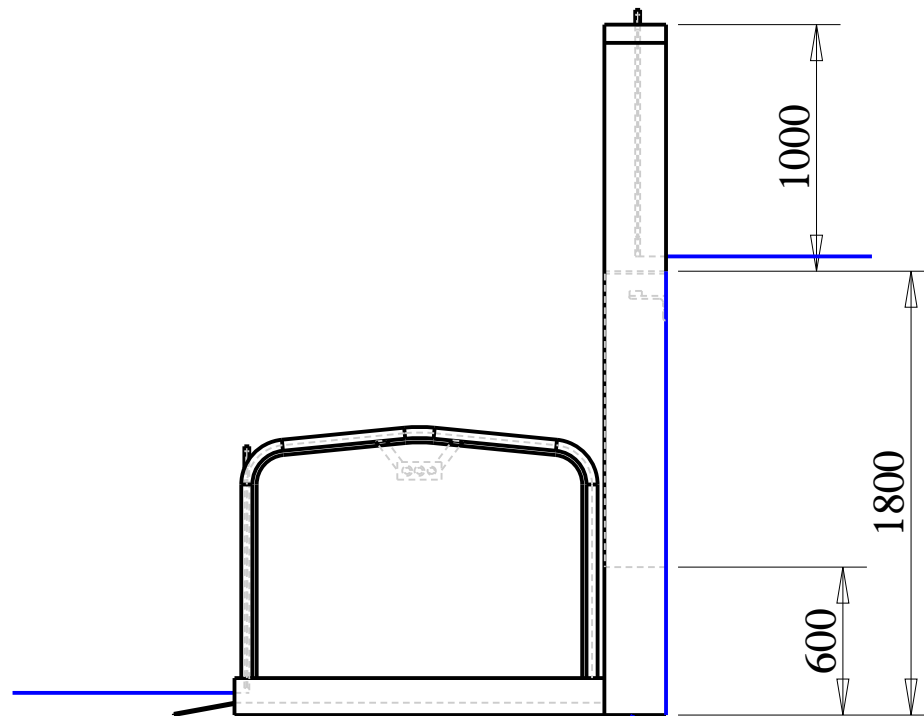

## Dimensions de réservation

BC Lift France  
2 rue Augustin Fresnel  
FR - 69 680 Chassieu  
Tél: 04 72 79 51 30  
Fax: 04 72 79 51 31  
Support: informations@bclift.fr  
Web: www.bclift.fr

Date:  
Cachet entreprise:

Signature précédé de :  
Bon pour accord

<b>BC lift</b>	This document and related information should not be reproduced, used or passed on entirely or partly to others without the authorisation of BC Lift		
	Type: STRATEGOS	BC LIFT FRANCE	
Access: Front	Portes Automatiques		Scale: 0.033
Supply: 1x230 v; 3G2,5; 16 A	Réglage de 1400 - 1800 mm		Date: 30/01/2012
Colour: Galvanisé à chaud	Designer:	<b>STRATEGOS</b> <b>1800</b>	Side: 1/2
Ramp Size: 250 mm	Marc Piecko		Order Number: XXXX
Platform Size: 1000 mm x 1500 mm			

## Dimensions du produit

Poids vertical  
1000 kg  
réparti sur 25 cm x 1300 cm

<b>BC lift</b>	This document and related information should not be reproduced, used or passed on entirely or partly to others without the authorisation of BC Lift		
Type:	STRATEGOS, Left	BC LIFT FRANCE	Format: A4
Access:	Front	Portes Automatiques	Scale: 0.033
Supply:	1x230 v; 3G2,5; 16 A	Réglage de 1400 - 1800 mm	Date: 30/01/2012
Colour:	Galvanisé à chaud		Side: 2/2
Ramp Size:	250 mm	Designer:	Order Number:
Platform Size:	1000 mm x 1500 mm	Marc Piecko	XXXXX
		<b>STRATEGOS 1800</b>	