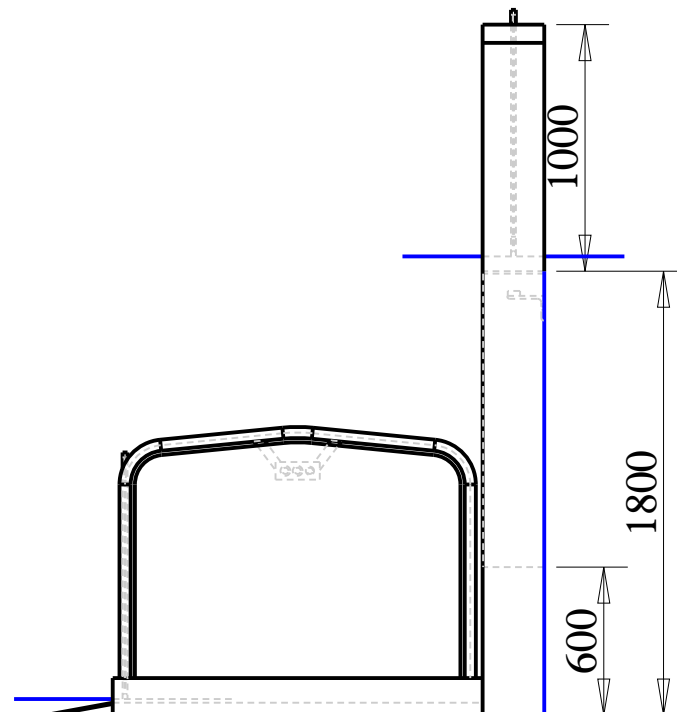

## Dimensions de réservation

BC Lift France  
 2 rue Augustin Fresnel  
 FR - 69 680 Chassieu  
 Tél: 04 72 79 51 30  
 Fax: 04 72 79 51 31  
 Support: informations@bclift.fr  
 Web: www.bclift.fr

Date:  
 Cachet entreprise:

Signature précédé de :  
 Bon pour accord

<b>BC lift</b>	This document and related information should not be reproduced, used or passed on entirely or partly to others without the authorisation of BC Lift		
Type:	STRATEGOS	BC LIFT FRANCE Portes Manuelles	Format: A4
Access:	Front		Scale: 0.033
Supply:	1x230 v; 3G2,5; 16 A	Réglage de 1400 - 1800 mm	Date: 30/01/2012
Colour:	Galvanisé à chaud		Side: 1/2
Ramp Size:	250 mm	Designer:	Order Number: XXXXX
Platform Size:	1000 mm x 1500 mm	Marc Piecko	
		<b>STRATEGOS</b> <b>1800</b>	

## Dimensions du produit

Poids vertical  
1000 kg  
réparti sur 25 cm x 1300 cm

<b>BC lift</b>	This document and related information should not be reproduced, used or passed on entirely or partly to others without the authorisation of BC Lift		
Type:	STRATEGOS, Left	BC LIFT FRANCE	Format: A4
Access:	Front	Portes Manuelles	Scale: 0.033
Supply:	1x230 v; 3G2,5; 16 A	Réglage de 1400 - 1800 mm	Date: 30/01/2012
Colour:	Galvanisé à chaud		Side: 2/2
Ramp Size:	250 mm	Designer:	Order Number:
Platform Size:	1000 mm x 1500 mm	Marc Piecko	XXXXX
		<b>STRATEGOS 1800</b>	