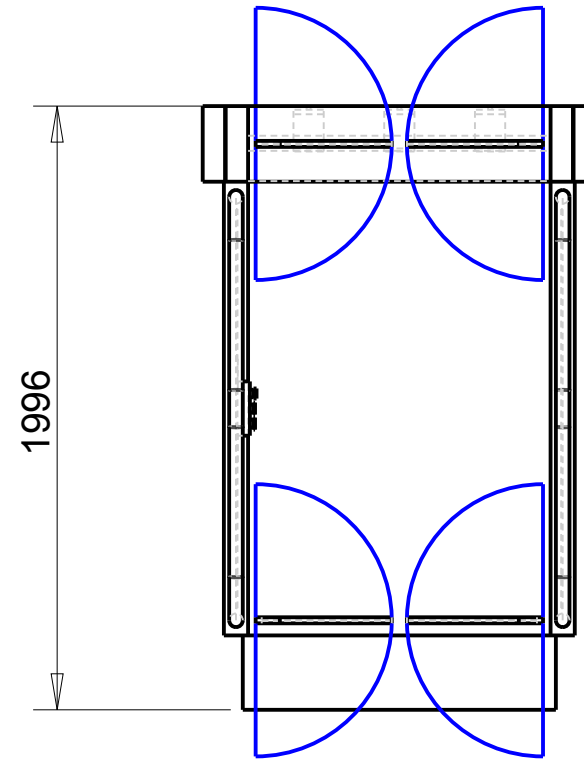

Dimensions de réservation

BC Lift France
2 rue Augustin Fresnel
FR - 69 680 Chassieu
Tél: 04 72 79 51 30
Fax: 04 72 79 51 31
Support: informations@bclift.fr
Web: www.bclift.fr

Date:
Cachet entreprise:

Signature précédé de :
Bon pour accord

BC lift	This document and related information should not be reproduced, used or passed on entirely or partly to others without the authorisation of BC Lift		
Type:	STRATEGOS	BC LIFT FRANCE Portes Manuelles	Format: A4
Access:	Front		Scale: 0.033
Supply:	1x230 v; 3G2,5; 16 A	Réglage de 1400 - 1800 mm	Date: 30/01/2012
Colour:	Galvanisé à chaud		Side: 1/2
Ramp Size:	250 mm	Designer:	Order Number: XXXXX
Platform Size:	1000 mm x 1500 mm	Marc Piecko	
		STRATEGOS 1800