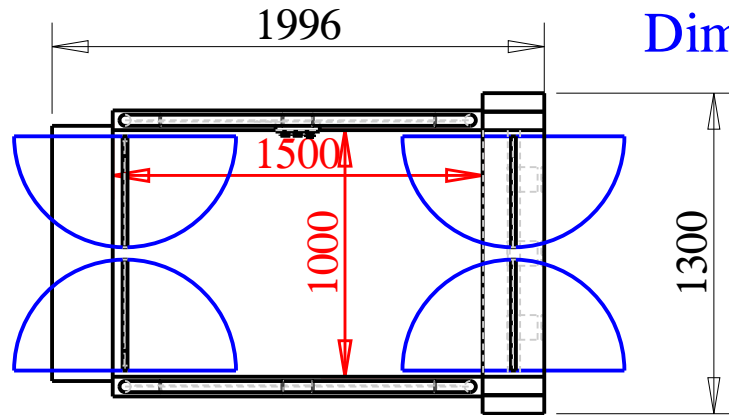

## Dimensions de réservation

BC Lift France  
 2 rue Augustin Fresnel  
 FR - 69 680 Chassieu  
 Tél: 04 72 79 51 30  
 Fax: 04 72 79 51 31  
 Support: informations@bclift.fr  
 Web: www.bclift.fr

Date:  
 Cachet entreprise:

Signature précédé de :  
 Bon pour accord

<b>BC lift</b>	This document and related information should not be reproduced, used or passed on entirely or partly to others without the authorisation of BC Lift		
Type:	STRATEGOS	BC LIFT FRANCE Portes Manuelles	Format: A4
Access:	Front		Scale: 0.033
Supply:	1x230 v; 3G2,5; 16 A	Réglage de 1400 - 1800 mm	Date: 30/01/2012
Colour:	Galvanisé à chaud		Side: 1/2
Ramp Size:	250 mm	Designer:	Order Number: XXXXX
Platform Size:	1000 mm x 1500 mm	Marc Piecko	
		<b>STRATEGOS</b> <b>1800</b>	

## Dimensions du produit

Poids vertical  
1000 kg  
réparti sur 25 cm x 1300 cm

<b>BC lift</b>	This document and related information should not be reproduced, used or passed on entirely or partly to others without the authorisation of BC Lift		
Type:	STRATEGOS, Left	BC LIFT FRANCE	Format: A4
Access:	Front	Portes Manuelles	Scale: 0.033
Supply:	1x230 v; 3G2,5; 16 A	Réglage de 1400 - 1800 mm	Date: 30/01/2012
Colour:	Galvanisé à chaud		Side: 2/2
Ramp Size:	250 mm	Designer:	Order Number:
Platform Size:	1000 mm x 1500 mm	Marc Piecko	XXXXX
		<b>STRATEGOS 1800</b>	