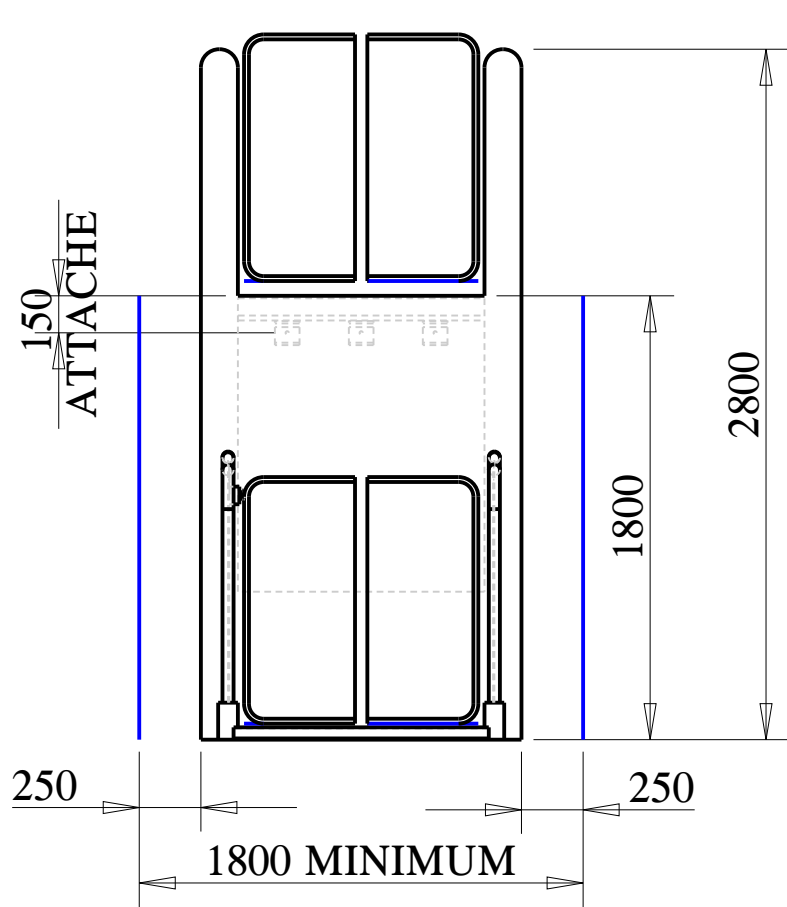

Dimensions de réservation

BC Lift France
2 rue Augustin Fresnel
FR - 69 680 Chassieu
Tél: 04 72 79 51 30
Fax: 04 72 79 51 31
Support: informations@bclift.fr
Web: www.bclift.fr

Date:
Cachet entreprise:

Signature précédé de :
Bon pour accord

BC lift	This document and related information should not be reproduced, used or passed on entirely or partly to others without the authorisation of BC Lift		
Type:	STRATEGOS	BC LIFT FRANCE Portes Manuelles	Format: A4
Access:	Front		Scale: 0.033
Supply:	1x230 v; 3G2,5; 16 A	Réglage de 1400 - 1800 mm	Date: 30/01/2012
Colour:	Galvanisé à chaud		Side: 1/2
Ramp Size:	250 mm	Designer:	Order Number: XXXXX
Platform Size:	1000 mm x 1500 mm	Marc Piecko	
		STRATEGOS 1800