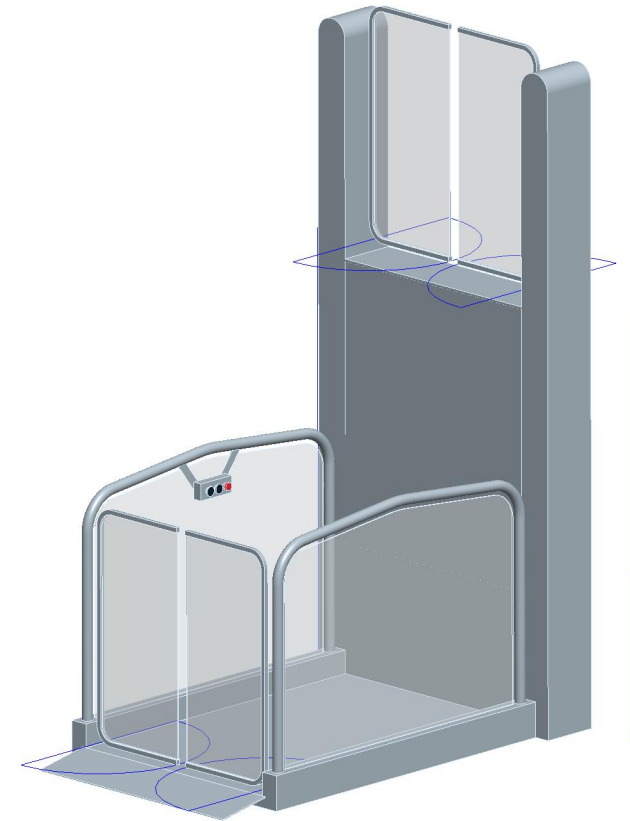

Signature précédé de :  
 Bon pour accord

<b>BC lift</b>	This document and related information should not be reproduced, used or passed on entirely or partly to others without the authorisation of BC Lift		
Type:	STRATEGOS	BC LIFT FRANCE Portes Manuelles	Format: A4
Access:	Front		Scale: 0.033
Supply:	1x230 v; 3G2,5; 16 A	Réglage de 1400 - 1800 mm	Date: 30/01/2012
Colour:	Galvanisé à chaud		Side: 1/2
Ramp Size:	250 mm	Designer:	Order Number: XXXXX
Platform Size:	1000 mm x 1500 mm	Marc Piecko	
		<b>STRATEGOS</b> <b>1800</b>	

## Dimensions du produit

Poids vertical  
1000 kg  
réparti sur 25 cm x 1300 cm

<b>BC lift</b>	This document and related information should not be reproduced, used or passed on entirely or partly to others without the authorisation of BC Lift		
Type:	STRATEGOS, Left	BC LIFT FRANCE	Format: A4
Access:	Front	Portes Manuelles	Scale: 0.033
Supply:	1x230 v; 3G2,5; 16 A	Réglage de 1400 - 1800 mm	Date: 30/01/2012
Colour:	Galvanisé à chaud		Side: 2/2
Ramp Size:	250 mm	Designer:	Order Number:
Platform Size:	1000 mm x 1500 mm	Marc Piecko	XXXXX
		<b>STRATEGOS 1800</b>	